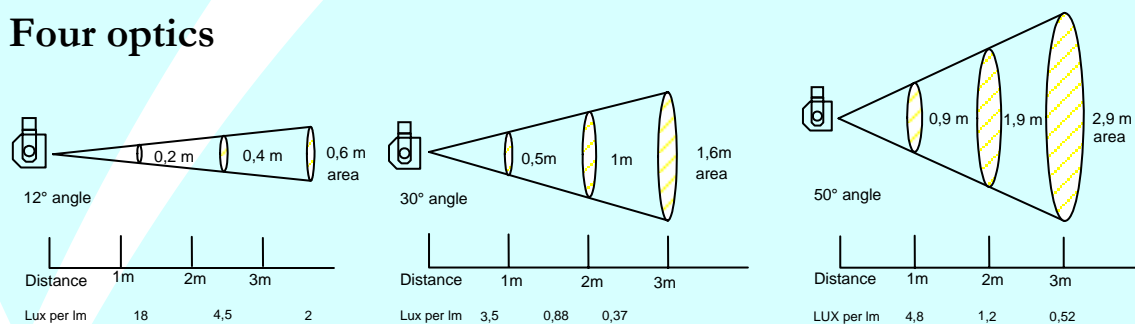

Light Colours

Light colours are determined by the choice and mix of LED's. In practice every colour can be made in a monochrome light frequency or rendered out of multiple colours. White light is available between 2900K and 8000K. Rendering factor of RA90 is possible. When pure light colours are used, these colours are directly generated by the crystals of the (LED) light source. The complete visible spectrum from blue to red (450 to 645 nm) is available.

Light output

The light output for the CrystalColor family varies per colour and by the choice of the LED driver. A configuration guide is published on our website where you can find actual values of the light output.

Four optics

The heart of the CrystalColor family is the MultiMirror® optic that guaranties a minimum loss of light and the ability to drop the light with high efficiency on the required place. The CrystalColor comes with standard optics of: 12°, 30°, 50° and an elliptical light beam of 12°x50°. The ALL elliptical lenses are popular to drop a wash light along walls and ceilings or for the illumination of glass structures and windows.

Fixture housing

All fixtures are made out of one piece of solid aluminium. The LED assemblies are sealed for life. The standard colour of the housing is anodised blank or black. Special colours are available on request. All accessories like pendent's, clips, knee-joints, brackets etc. are offered in the same colours as the fixtures.

Electrical Specifications

To enhance the CrystalColor family All4light developed remarkable LED drivers that are equipped with NanoPower® technology. These drivers conduct a perfect balance between lifetime and light output of the fixture. Dedicated types of NanoPower® LED drivers are available to suit any application for indoor and outdoor use.

For more information please contact:

+31.35.5429.559 or email to: info@all4light.com

www.all4light.com